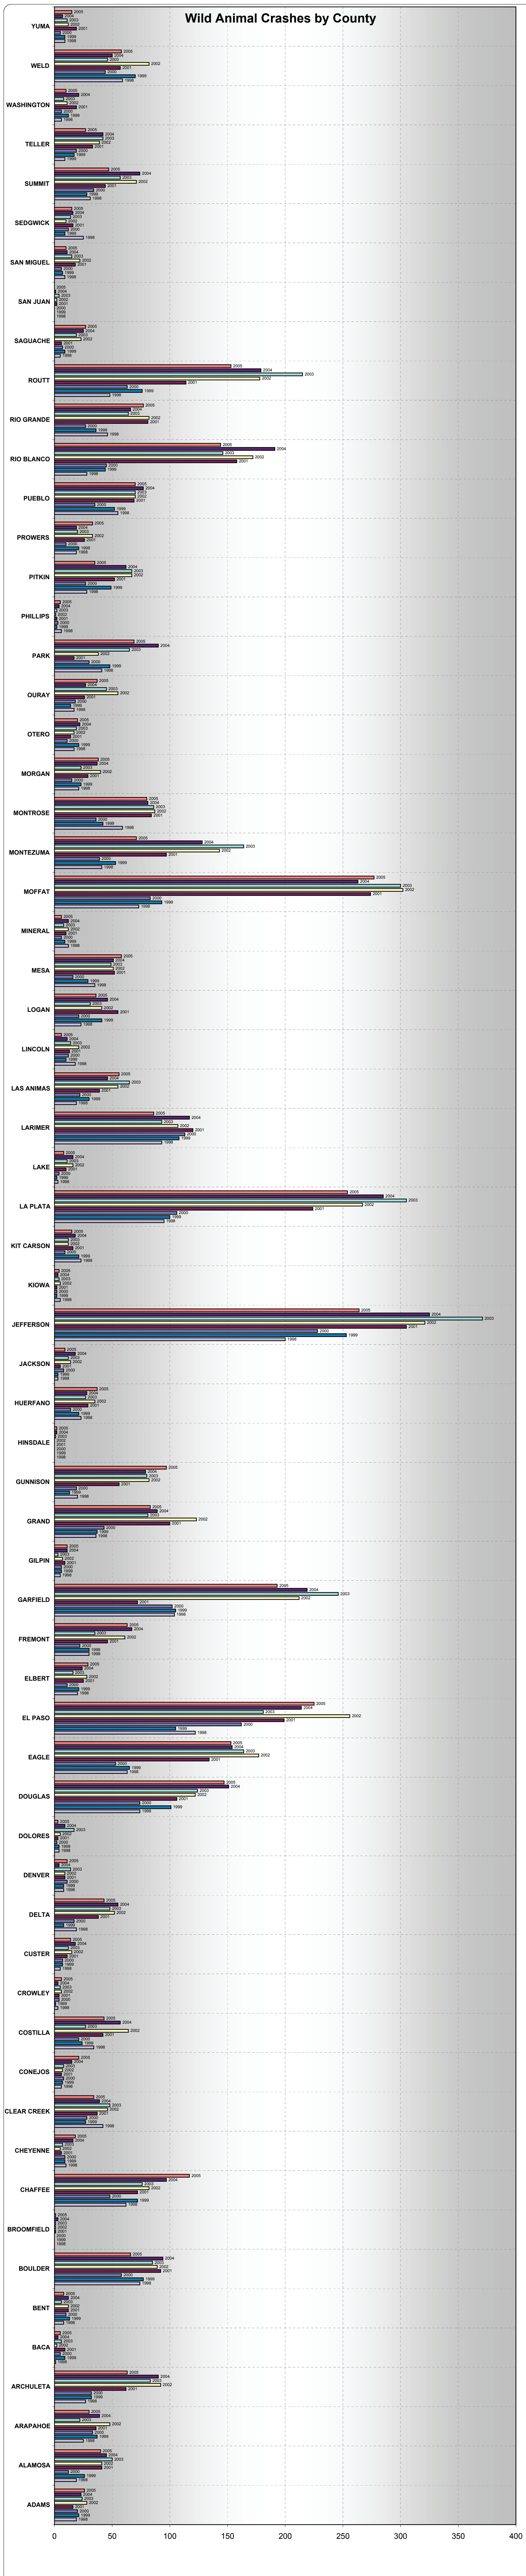

Wild Animal Crashes by County

0 50 100 150 200 250 300 350 400